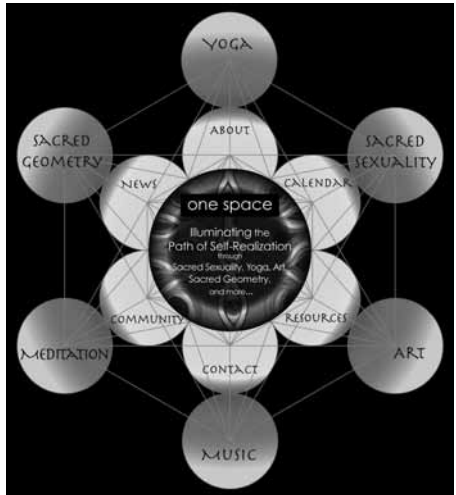

If yes, you may have been experiencing the miracle of Sacred Geometry!

What is Sacred Geometry?

Sacred Geometry is the language of creation. You'll find the principles and ratios of Sacred Geometry in all things created from the micro to the macro: our bodies, plants, animals, crystalline structure, atomic structure, musical scales, alphabets, ancient art and architecture to name only a few. The key principles of Sacred Geometry are that nothing is arbitrary, and everything is created based on what came before it. Its beauty is its elegance; a simplicity in process that belies the complexity and wonder of the results.

Sacred Geometry as an Ancient Library

The symbology and creations of Sacred Geometry also contain ancient wisdom.

BY: LESLIE BLACKBURN, MS

As in Yantras and Mandalas, these images convey underlying, fundamental truths without the use of verbal language. As portals or pathways, they help us explore deeper realms. And as visual representations of knowledge, they are like equations expressed in the language of geometry. For example Yantras are the physical manifestation (light vibrations) of Mantras (sound vibrations).

The complexity comes in when the possibilities are infinite and one decides which path to choose next. In this way, Sacred Geometry is an analogy of life itself, and the unique spiritual paths each of us follow.