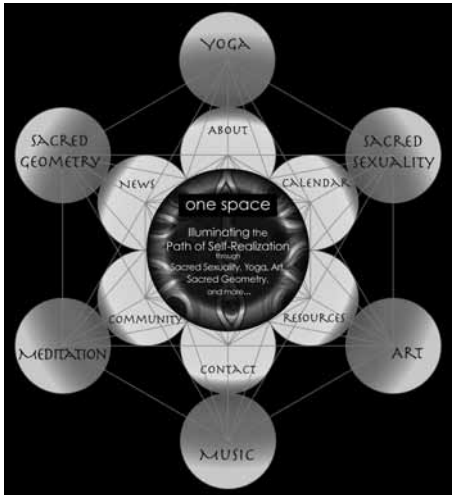

If yes, you may have been experiencing the miracle of Sacred Geometry!

**What is Sacred Geometry?**

Sacred Geometry is the language of creation. You'll find the principles and ratios of Sacred Geometry in all things created from the micro to the macro: our bodies, plants, animals, crystalline structure, atomic structure, musical scales, alphabets, ancient art and architecture to name only a few. The key principles of Sacred Geometry are that nothing is arbitrary, and everything is created based on what came before it. Its beauty is its elegance; a simplicity in process that belies the complexity and wonder of the results.

**Sacred Geometry as an Ancient Library**

The symbology and creations of Sacred Geometry also contain ancient wisdom.

**BY: LESLIE BLACKBURN, MS**

As in Yantras and Mandalas, these images convey underlying, fundamental truths without the use of verbal language. As portals or pathways, they help us explore deeper realms. And as visual representations of knowledge, they are like equations expressed in the language of geometry. For example Yantras are the physical manifestation (light vibrations) of Mantras (sound vibrations).

The complexity comes in when the possibilities are infinite and one decides which path to choose next. In this way, Sacred Geometry is an analogy of life itself, and the unique spiritual paths each of us follow.